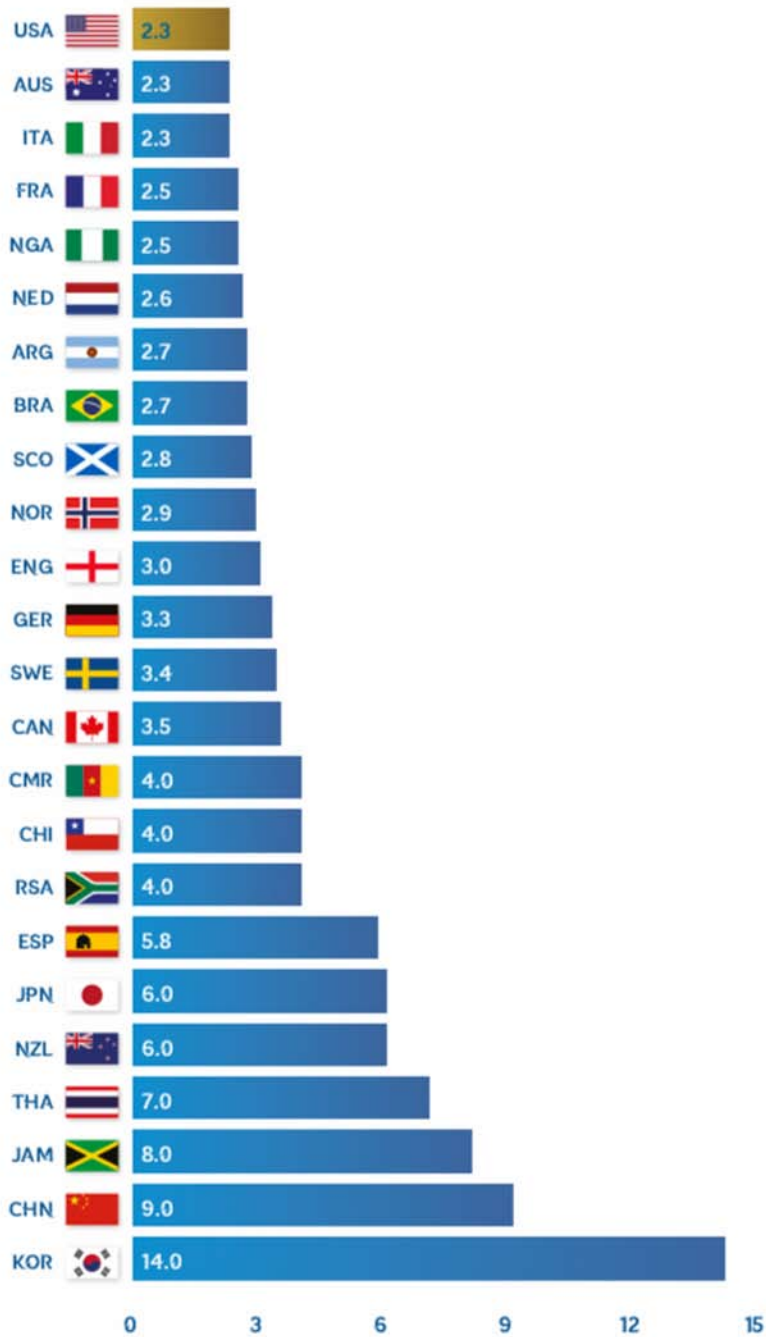

# Shots on target per goal

## Tournament averages